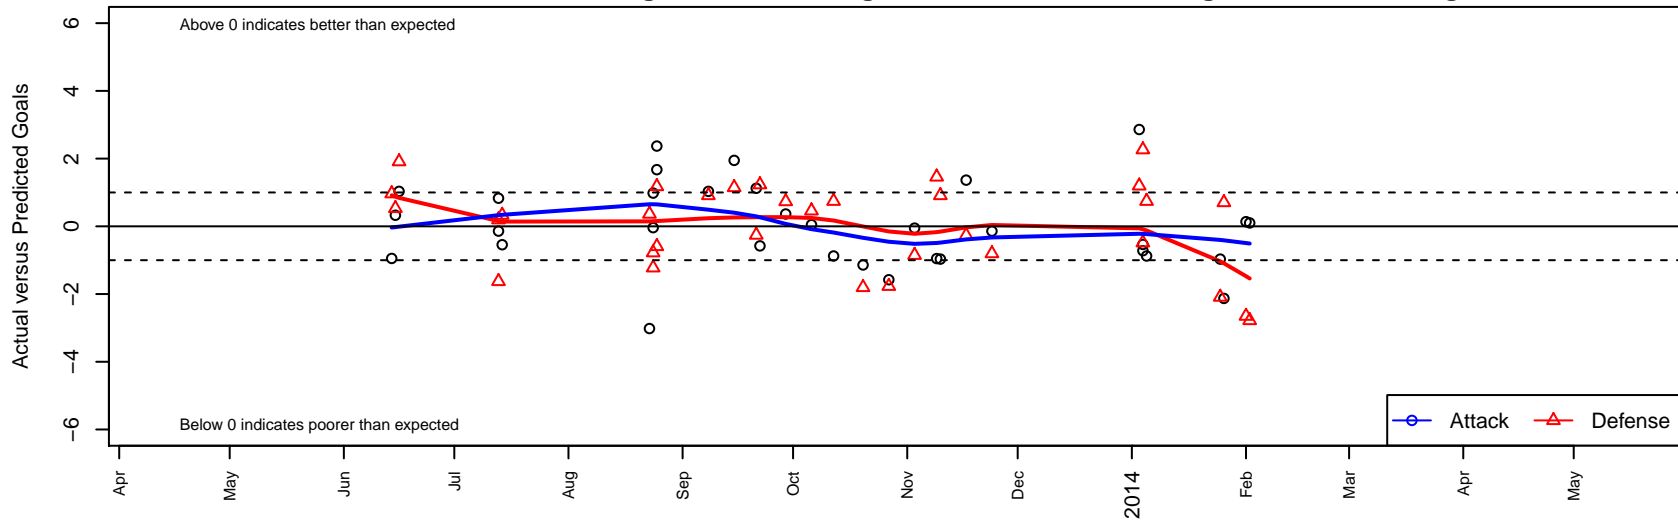

Blackhills FC Black B97

Blackhills FC
 Olympia, WA
 B97 total strength=1498
 attack=12.57 defense=10.07
 fall league = RCL B97 Div 2
 alt names used:
 Blackhills FC Black B97
 Blackhills FC B 97 Black
 BLACKHILLS FC B '97 BLACK (WA)
 Blackhills FC Black
 Blackhills FC Black [B97]
 BLACKHILLS FC B 97 BLACK (WA)
 Blackhills FC B 97 Black A

Venues played:
 Rainier Challenge Samba U16
 Nike Crossfire Challenge Silver U16
 Xtreme Cup BU16
 RCL B97 Div 2
 PacNW Winter Classic Premier U16
 Challenge Cup B97

Blackhills FC Black B97
 Dots are actual minus expected GF (blue circles) and GA (red triangles).
 Blue line is smoothed change in attack strength. Red is smoothed change in defense strength.